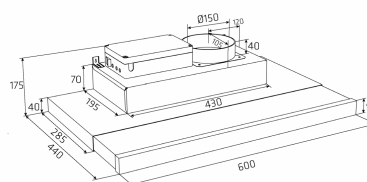

## Alsace Pull-out 60 cm Black Without motor

Item number: 520.19.2168.0

€ 943,55

EAN: 5703347528491

Thermex Alsace 60 cm in black without motor is an efficient and quiet hood for cupboard mounting, and is intended for connection to an external motor, central ventilation or heat recovery

**Alsace Pull** -out is a cupboard-integrated solution that combines elegance and the best possible use of cupboard space. The elegant glass touch operation provides a clean and elegant design.

### Specifications

Control	Glass touch
Material	Black painted steel and Black glass

Alsace, 60 cm udtræk  
Extern motor

Revisjonsdato: 03032022